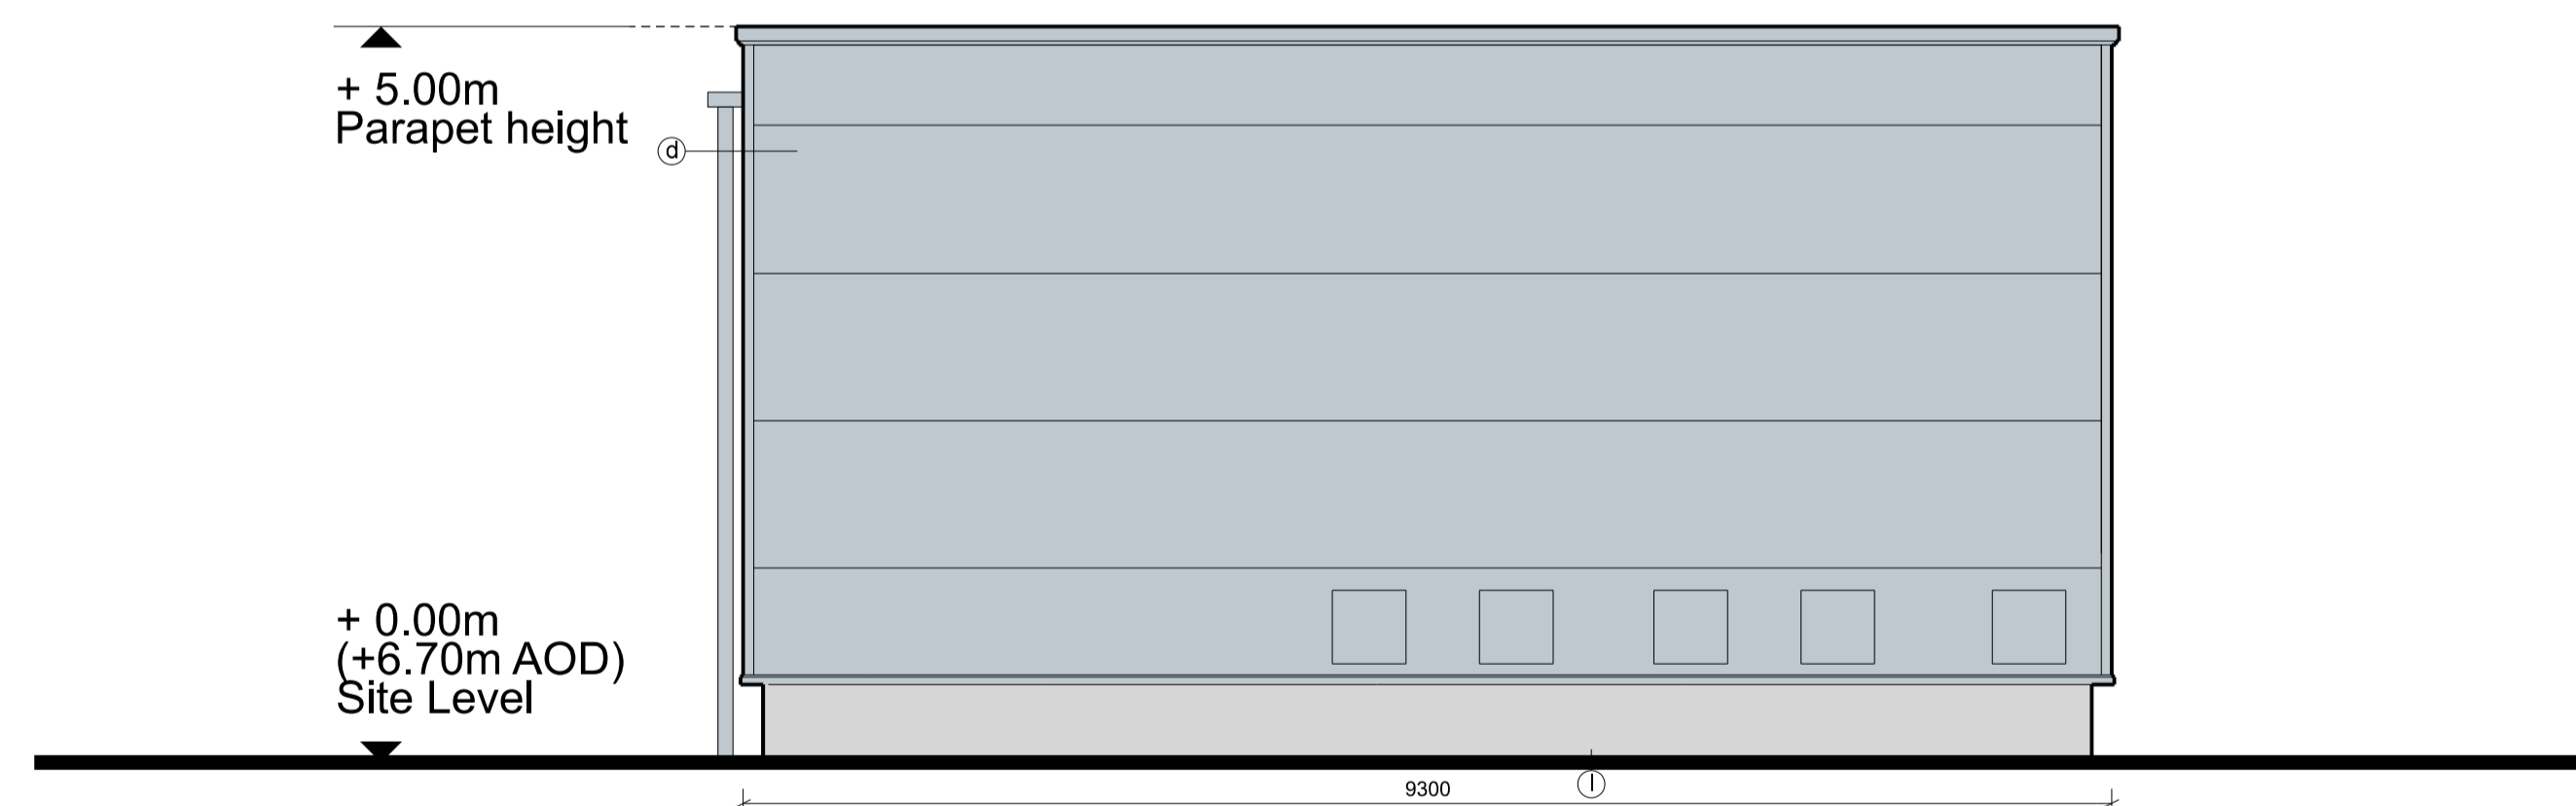

West Elevation