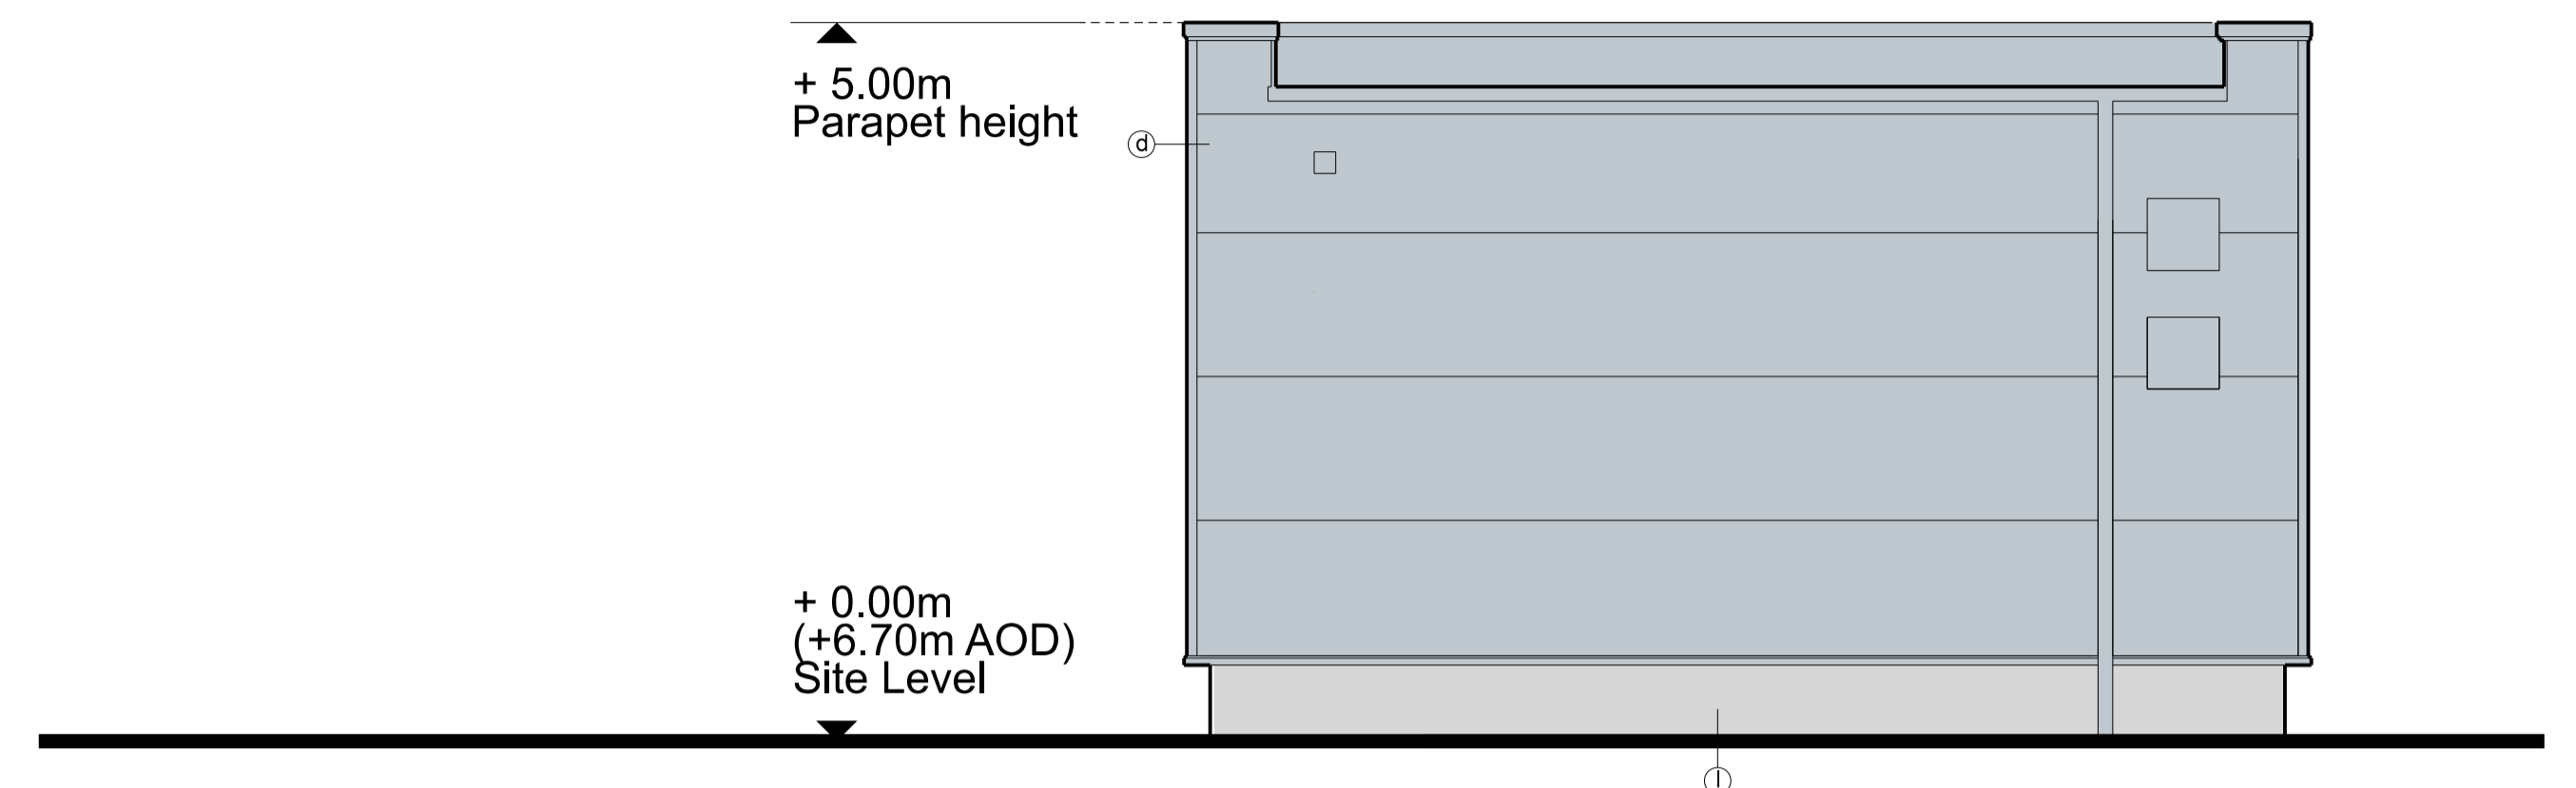

South Elevation